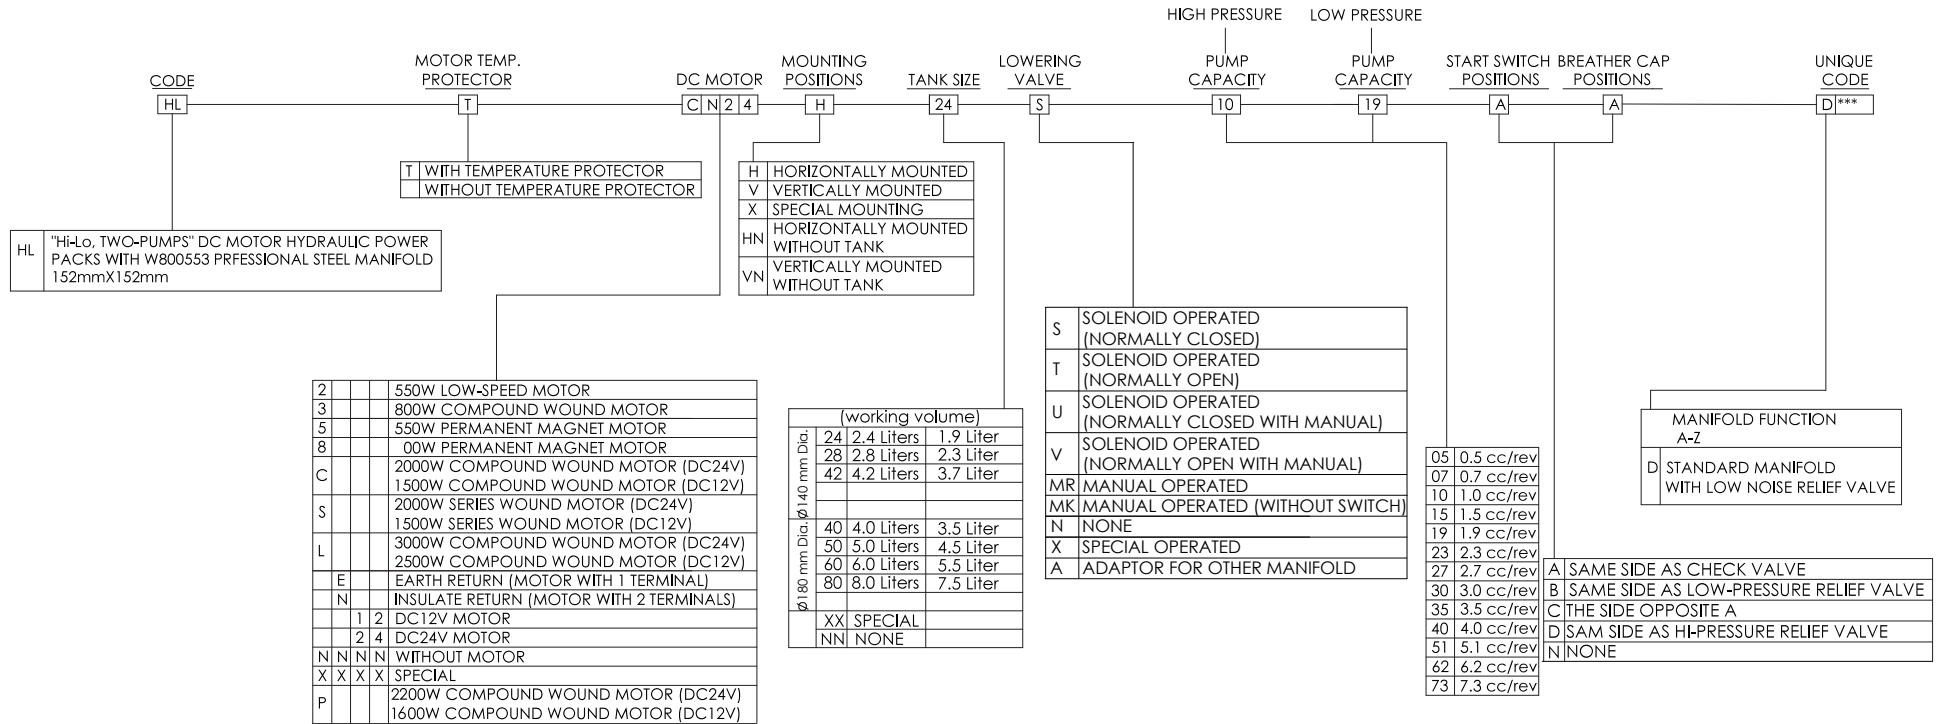

# HOW TO ORDER

## "Hi-Lo PRESSURE, TWO PUMPS" DC MOTOR HYDRAULIC POWER PACKS (W800553 STEEL MANIFOLD / $\phi$ 140 & $\phi$ 180 TANKS)

Special orders are available on request.  
Please consult our sales department.

Series **W83D**  
**Hydraulic Power Packs**